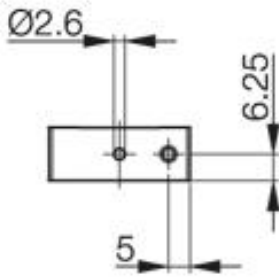

### Mechanical Data

Measurements WxHxD or Dia x D	33x13,5x12,5
Material	PMMA
Mounting	adhesive

PX2061

Datasheet number::

Definitions see general catalog.  
If not otherwise noted, ratings according to  
IEC 60947-5-2 (DIN EN60947-5-2)