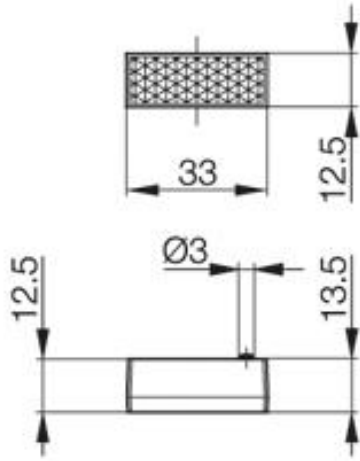

### Mechanical Data

Measurements WxHxD or Dia x D	33x13,5x12,5
Material	PMMA
Mounting	adhesive

PX2061

Datasheet number::

Definitions see general catalog.  
If not otherwise noted, ratings according to  
IEC 60947-5-2 (DIN EN60947-5-2)